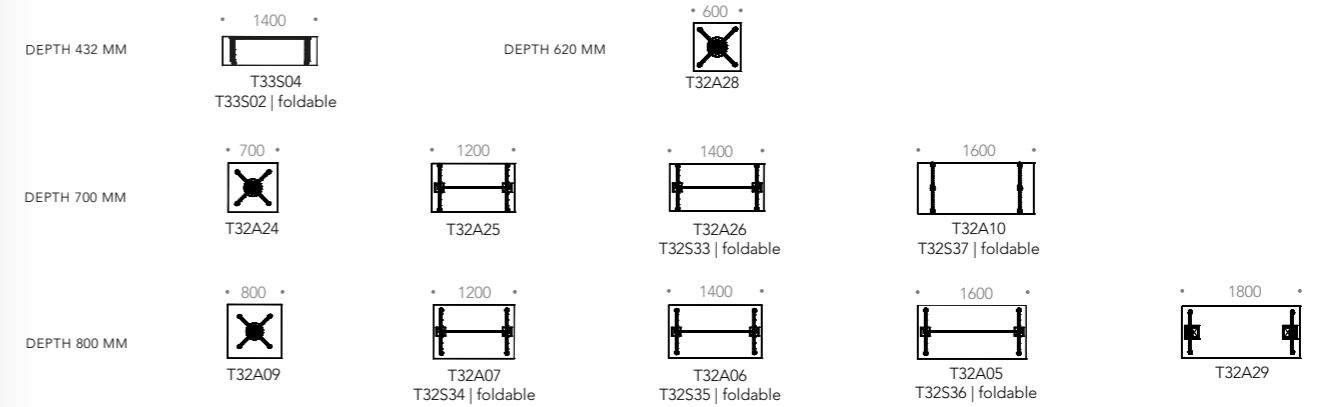

STRAIGHT EDGE

COLOUR SELECTION FOR ROUND TABLES

EFG AVEC

Avec consists of a family of simple, yet stylish meeting tables available in many different versions. The table tops can be found in most shapes and sizes making EFG Avec suitable for all kinds of environments. Some of the tables are foldable which is perfect for canteens and education areas where the need is there to rearrange from time to time and stack tables easily for short periods.

- Metal frame in black structure, dark grey structure or chrome
- Table height: 720 mm

FRAME FINISHES

EDGES