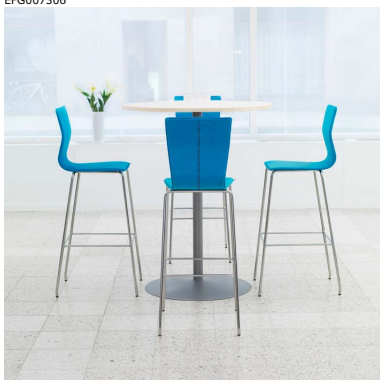

Product info

- Fully veneered, fabric covered seat with veneered back, fabric covered seat with fabric covered/veneered back. HR upholstered.
- Wooden parts in birch or oak, black stained beech, black or white HPL laminate.
- Bar stool.
- Metal frame, Ø 16 mm, lacquered in black structure (24), silver (62), white (Z4) or chrome (90).
- Additional: CMHR-foam.
- Guarantee: 5 years liability for defects resulting from faulty design, materials or workmanship.
- Complies with established criteria for furniture eco-labelling. Minor deviations may occur.
- Tested according to: EN 16139:2013 level 1, EN 1728:2012 and EN 1022:2005.
- Additional products in the range: Graf Original, Graf high back and Graf high back with five star base.

Measurements

Art no	Total height	Seat height	Total height armrest	Total width	Total depth	Weight
P40D69	1080	780	-	420	490	8,4
P40D70	1080	780	-	420	490	9,6
P40D71	1080	780	-	420	490	8,7
P40D76	1080	780	-	420	490	5,4

EFG007306

P40D71

EFG005246