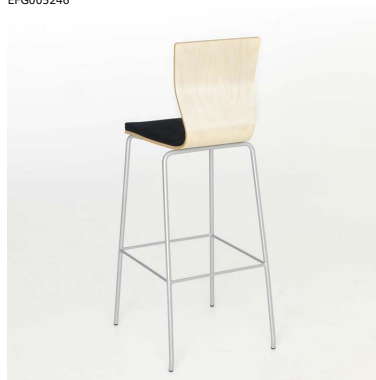

P40D70 - Veneered back.

EFG005245