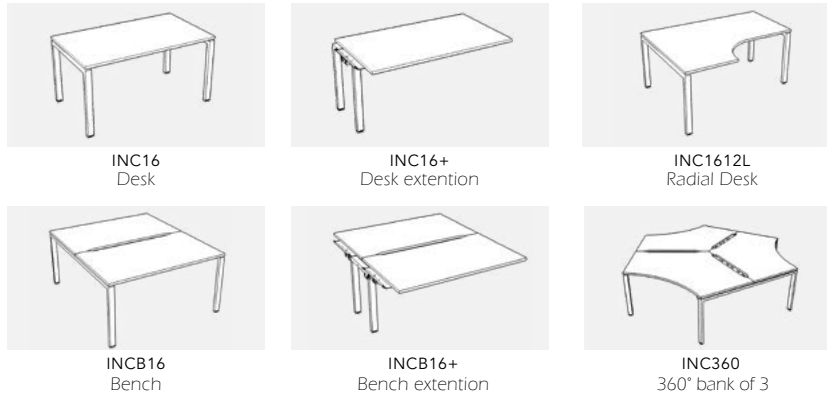

Specify left or right hand return by replacing * with L for left or R for right on your product code.

Code	Description	Dimension (W,D)
INC12	Goalpost frame, workstation	1200 x 800
INC14	Goalpost frame, workstation	1400 x 800
INC16	Goalpost frame, workstation	1600 x 800
INC18	Goalpost frame, workstation	1800 x 800
INC12+	Goalpost frame, workstation extension	1200 x 800
INC14+	Goalpost frame, workstation extension	1400 x 800
INC16+	Goalpost frame, workstation extension	1600 x 800
INC18+	Goalpost frame, workstation extension	1800 x 800
INCB12	Goalpost frame, bench (2 person)	1200 x 1600
INCB14	Goalpost frame, bench (2 person)	1400 x 1600
INCB16	Goalpost frame, bench (2 person)	1600 x 1600
INCB18	Goalpost frame, bench (2 person)	1800 x 1600
INCB12+	Goalpost frame, bench (2 person) extension	1200 x 1600
INCB14+	Goalpost frame, bench (2 person) extension	1400 x 1600
INCB16+	Goalpost frame, bench (2 person) extension	1600 x 1600
INCB18+	Goalpost frame, bench (2 person) extension	1800 x 1600
INC360	360°, 3 person cluster, goalpost bank	1200/1200 x 800/800 (pp)
INC1412*	Goalpost frame, return workstation, left 'L' or right 'R'	1400/800 x 1200/600
INC1612*	Goalpost frame, return workstation, left 'L' or right 'R'	1600/800 x 1200/600
INC1812*	Goalpost frame, return workstation, left 'L' or right 'R'	1800/800 x 1200/600