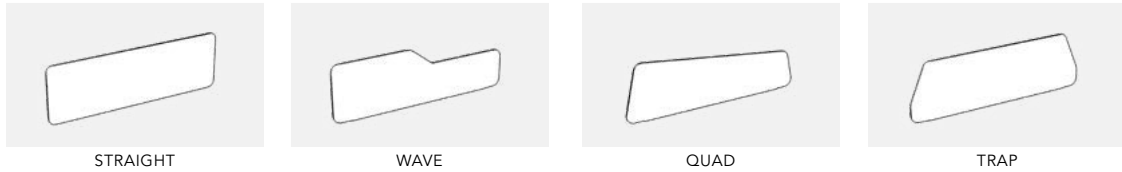

Code	Description	Dimension (W,H)
PEBL12M	Fully upholstered, inset sit-stand desk screen, mid	1000 x 1153
PEBL14M	Fully upholstered, inset sit-stand desk screen, mid	1200 x 1153
PEBL16M	Fully upholstered, inset sit-stand desk screen, mid	1400 x 1153
PEBL18M	Fully upholstered, inset sit-stand desk screen, mid	1600 x 1153
PEBL12H	Fully upholstered, inset sit-stand desk screen, high	1000 x 1308
PEBL14H	Fully upholstered, inset sit-stand desk screen, high	1200 x 1308
PEBL16H	Fully upholstered, inset sit-stand desk screen, high	1400 x 1308
PEBL18H	Fully upholstered, inset sit-stand desk screen, high	1600 x 1308

Upcharges

Pebble is straight as standard, change the shape by affixing the below shape codes to the end of your product code.

Code	Description
WAVE	Wave edge
QUAD	Quadrilateral edge
TRAP	Trapezoidal edge

FEATURES

- Brackets included
- Range of contemporary, fully upholstered, frameless screens
- Rounded corners and bevelled edging detail
- 120mm drop top profile
- Superior build quality
- Width: desktop width minus 400mm as standard to fit perfectly between our scallop tops
- Width must be 200mm inset as minimum