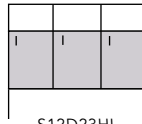

Pulse Credenza

By EFG

S12D21LO
1200w x 746h x 400d
2A4 Shelves, Low base

S12D21HI
1200w x 746h x 400d
2A4 Shelves, High base

S12D22LO
1200w x 1098h x 400d
3A4 Shelves, Low base

S12D22HI
1200w x 1098h x 400d
3A4 Shelves, High base

S12D23LO
1200w x 746h x 400d
2A4 Shelves, Low base

S12D23HI
1200w x 746h x 400d
2A4 Shelves, High base

S12D24LO
1200w x 1098h x 400d
3A4 Shelves, Low base

S12D24HI
1200w x 1098h x 400d
3A4 Shelves, High base

S12D25LO
1200w x 746h x 400d
2A4 Shelves, Low base

S12D25HI
1200w x 746h x 400d
2A4 Shelves, High base

S12D26LO
1200w x 1098h x 400d
3A4 Shelves, Low base

S12D26HI
1200w x 1098h x 400d
3A4 Shelves, High base