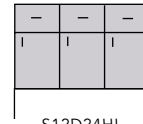

Pulse Credenza

By EFG

S12D21LO
1200w x 746h x 400d
2A4 Shelves, Low base

S12D21HI
1200w x 746h x 400d
2A4 Shelves, High base

S12D22LO
1200w x 1098h x 400d
3A4 Shelves, Low base

S12D22HI
1200w x 1098h x 400d
3A4 Shelves, High base

S12D23LO
1200w x 746h x 400d
2A4 Shelves, Low base

S12D23HI
1200w x 746h x 400d
2A4 Shelves, High base

S12D24LO
1200w x 1098h x 400d
3A4 Shelves, Low base

S12D24HI
1200w x 1098h x 400d
3A4 Shelves, High base

S12D25LO
1200w x 746h x 400d
2A4 Shelves, Low base

S12D25HI
1200w x 746h x 400d
2A4 Shelves, High base

S12D26LO
1200w x 1098h x 400d
3A4 Shelves, Low base

S12D26HI
1200w x 1098h x 400d
3A4 Shelves, High base