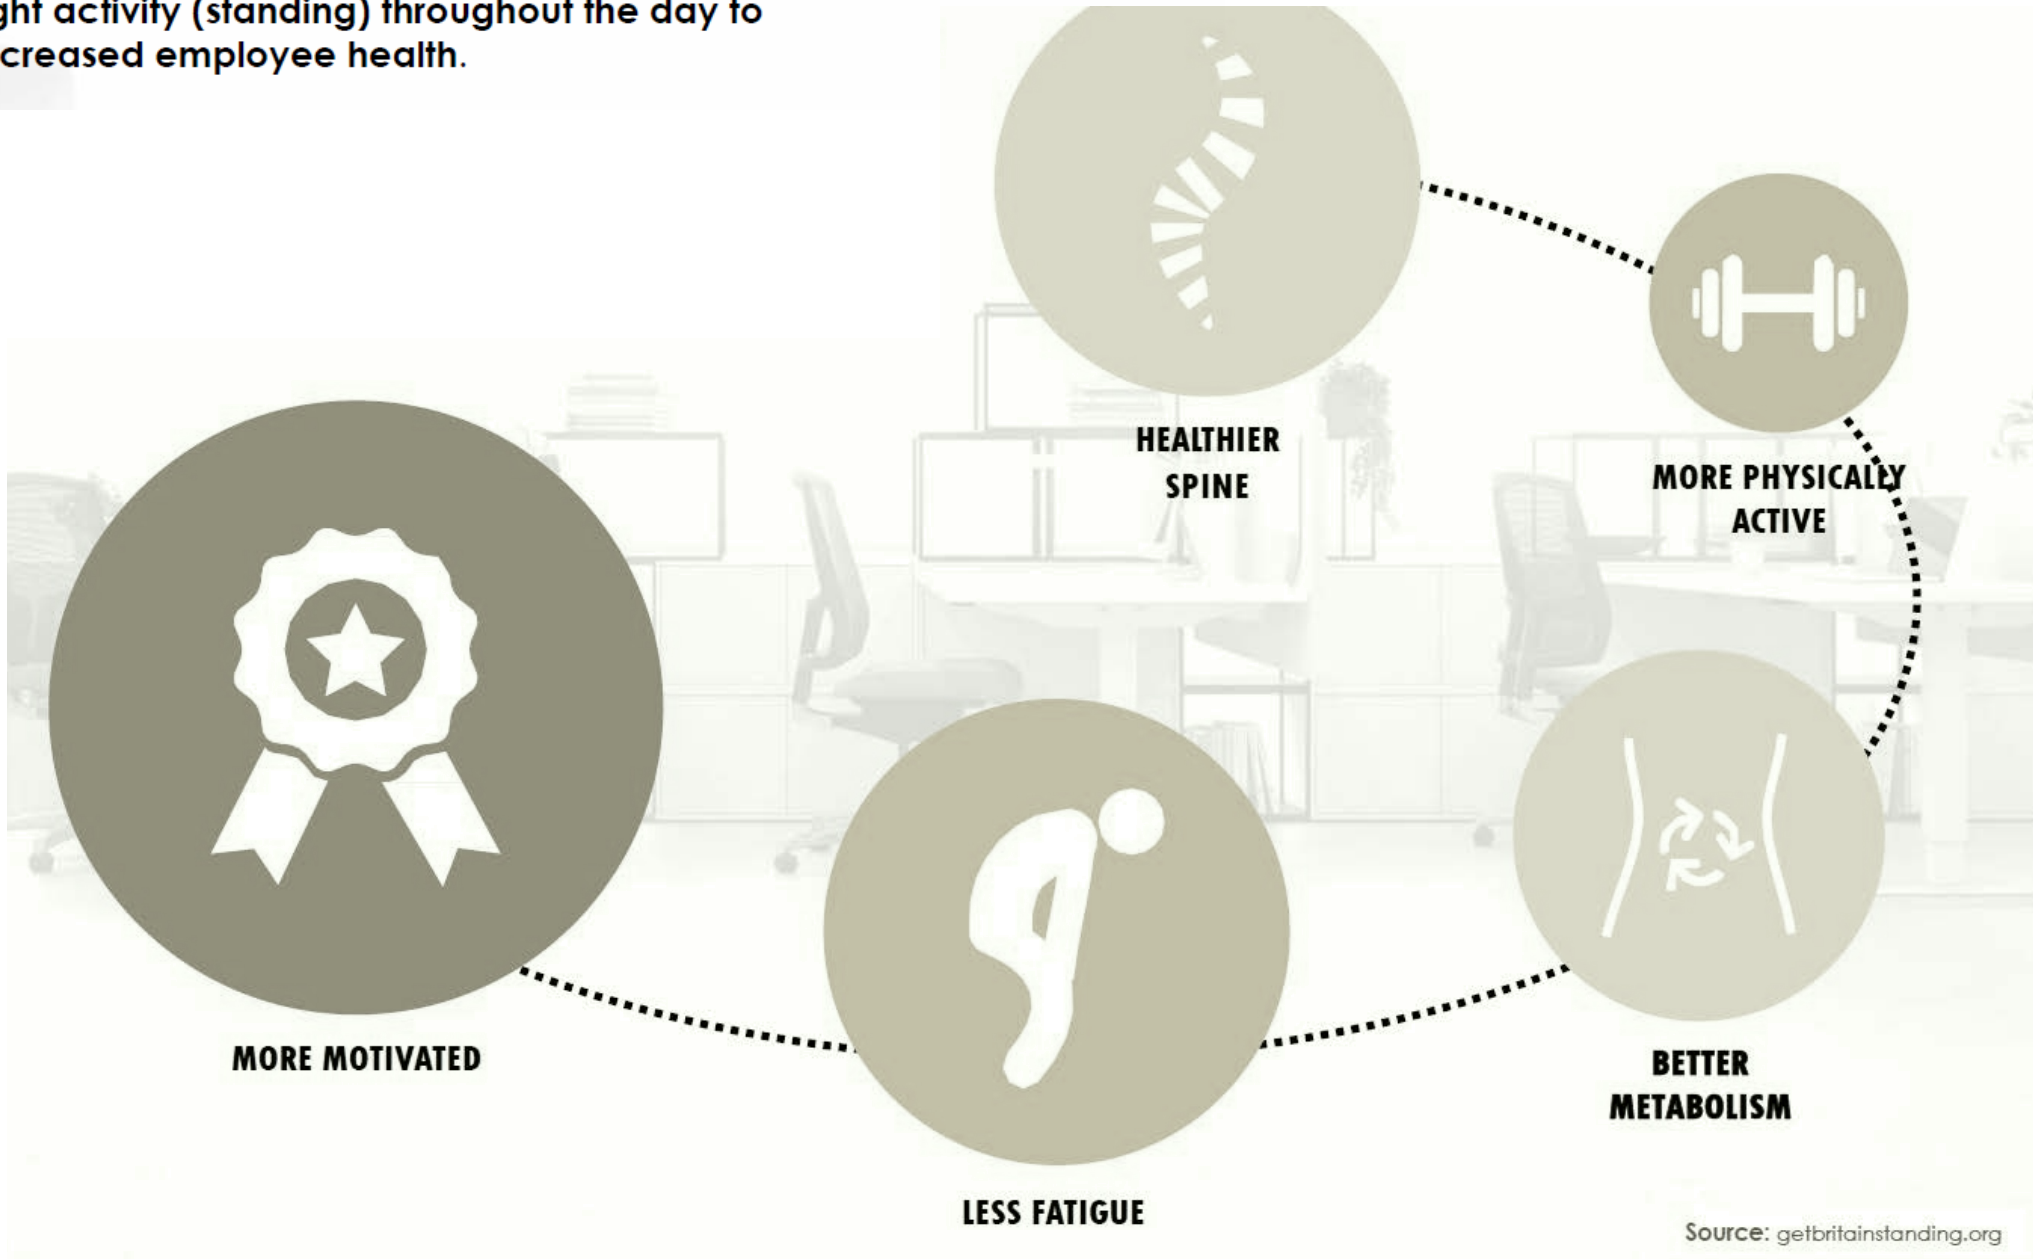

# Sit-Stand users are seeing significant results

Employers have the ability to improve their employees wellbeing significantly by investing in furniture designed for an active office. **The most positive results on our health happen when introducing light activity to an otherwise sedentary lifestyle.** With 78% of UK office workers feeling that they spend too much time sitting in sedentary office environments - it is no surprise that companies investing in sit-stand workstations are seeing such positive results.

## Insight

Sedentary behaviour is a big issue in the UK – with the **average person spending 8.9 hours a day sitting.**

# The benefits of an active workplace

Expanding scientific evidence links intervals of **light activity (standing)** throughout the day to **increased employee health.**