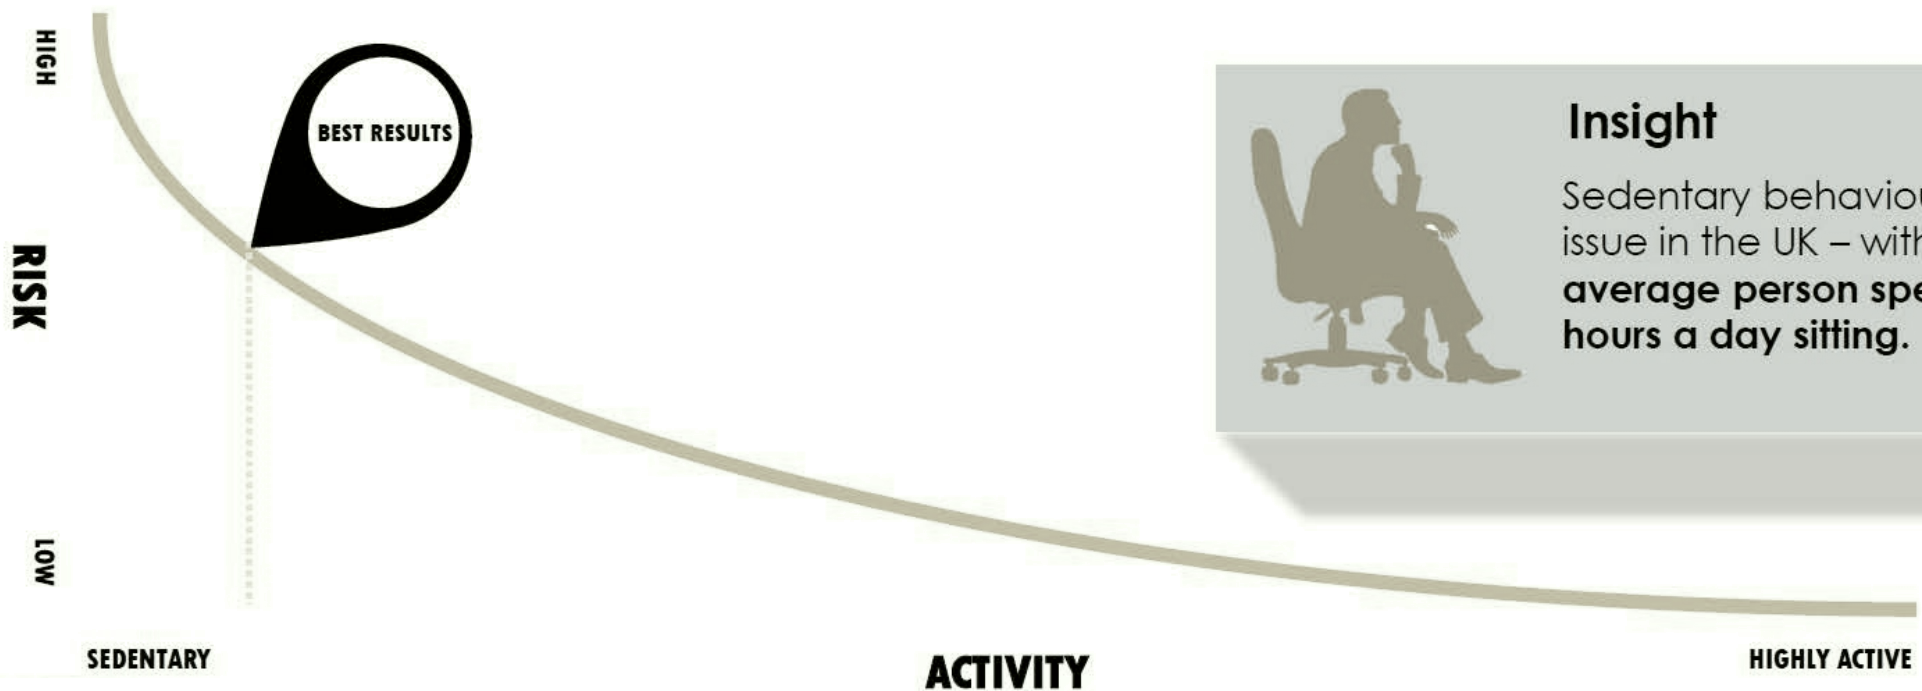

*Equip the home office with the  
right furniture*

**e | F | G**  
UNITED KINGDOM

# Sit-Stand users are seeing significant results

Employers have the ability to improve their employees wellbeing significantly by investing in furniture designed for an active office. **The most positive results on our health happen when introducing light activity to an otherwise sedentary lifestyle.** With 78% of UK office workers feeling that they spend too much time sitting in sedentary office environments - it is no surprise that companies investing in sit-stand workstations are seeing such positive results.

## Insight

Sedentary behaviour is a big issue in the UK – with the **average person spending 8.9 hours a day sitting.**

# The benefits of an active workplace

Expanding scientific evidence links intervals of **light activity (standing)** throughout the day to **increased employee health.**