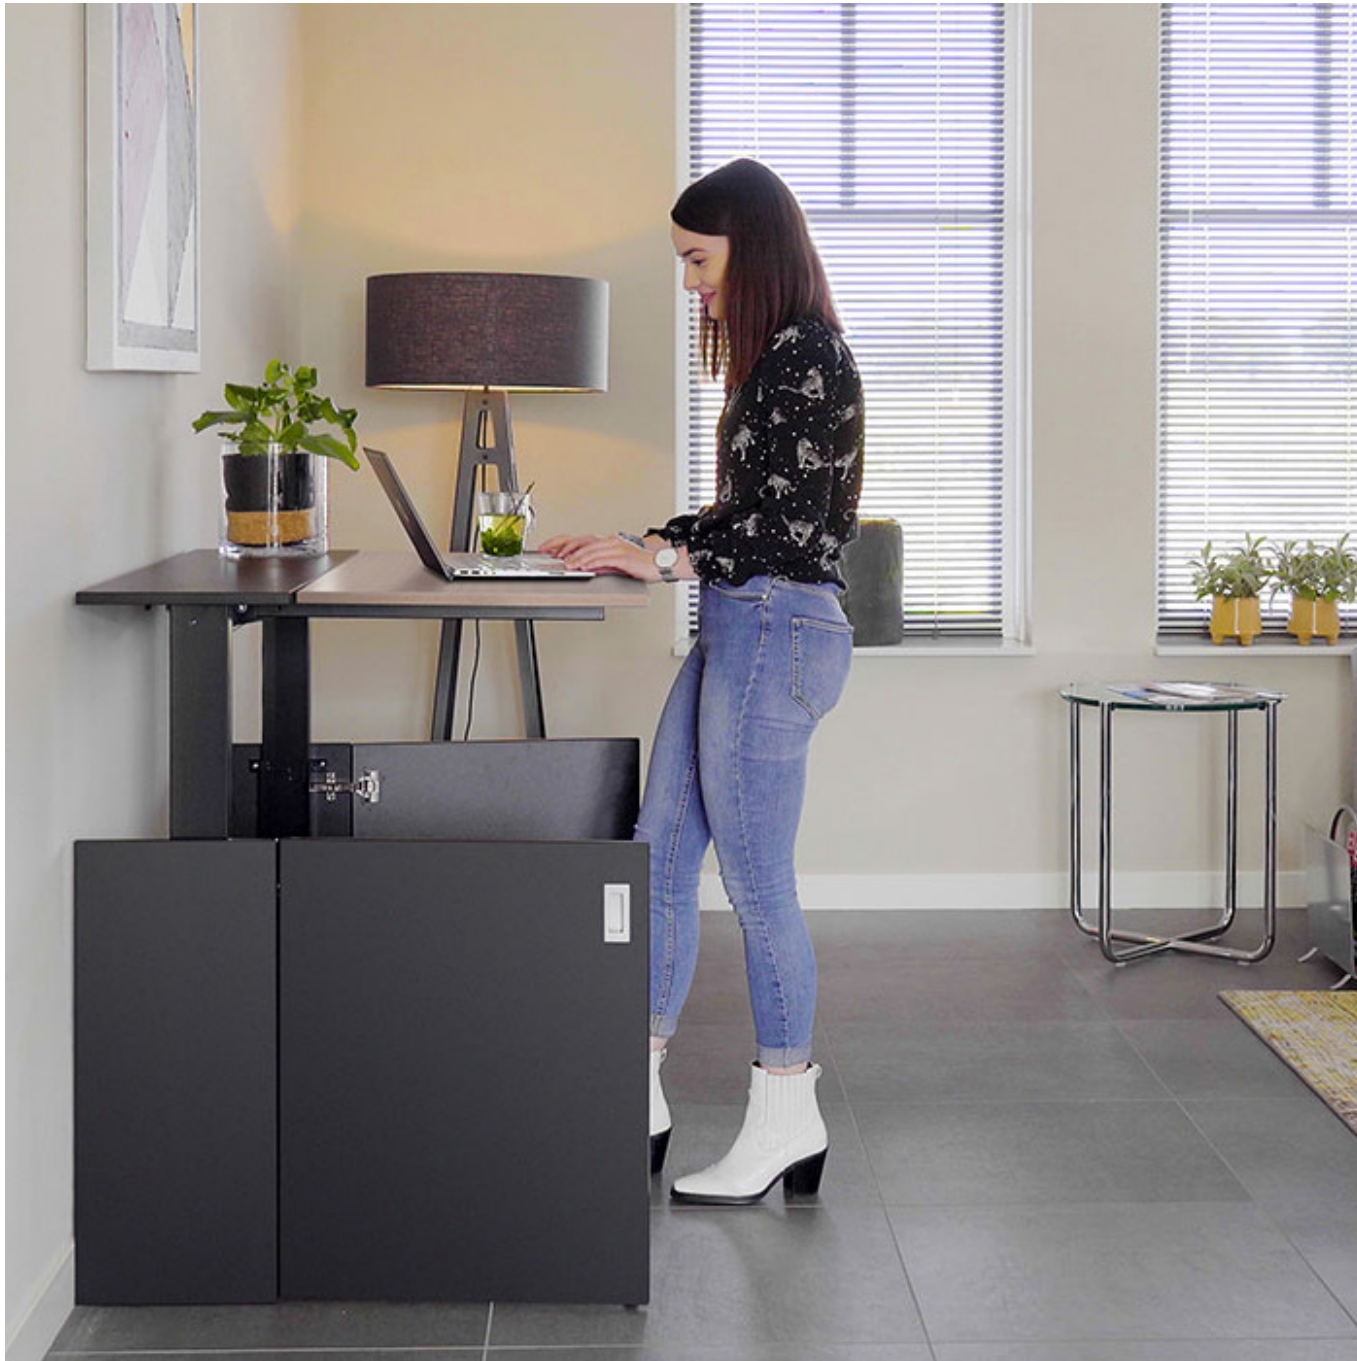

# HOMEFIT

Compact Sit-Stand desk concealed within a sleek cabinet. (height adjustable 68 -118 cm)

**HFIT10 / 1000w / £POA**

 3 Weeks Lead-time

 5 Year Warranty

**NEW**

ALL WHITE

ALL BLACK